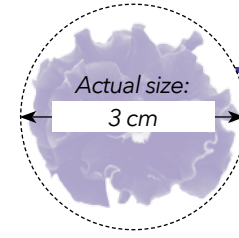

Raspberry

VIOLA FRIZZLE SIZZLE MINI