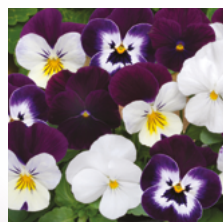

XP Blackberry Sundae Mixture