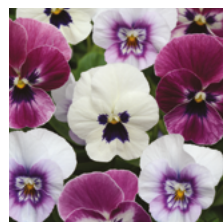

XP Raspberry Sundae Mixture