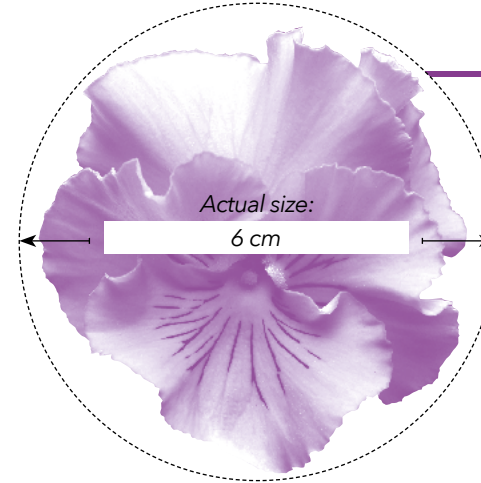

PANSY FRIZZLE SIZZLE

NEW