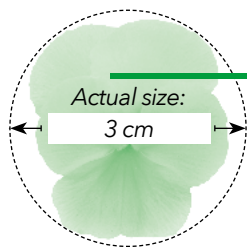

XP White

NEW

XP Morpho
*Fall/warm temperature
bloom color*

XP Morpho
*Spring/cool temperature
bloom color*

VIOLA SORBET® XP MIXTURE

SORBET® VIOLA

XP Spring Select Mixture

XP Autumn Select Mixture