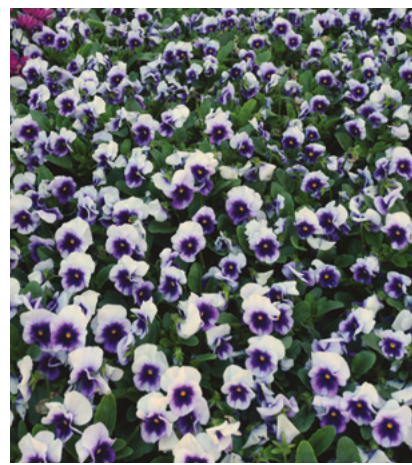

Superior overwintering Cool Wave is the earliest pansy to return in the Spring.

Ideal for 10,5 to 15-cm pots, baskets and patio pots.

seed

PanAmericanSeed®

QUICK REFERENCE CHART

Series **COOL WAVE®**

SORBET® XP & SORBET®