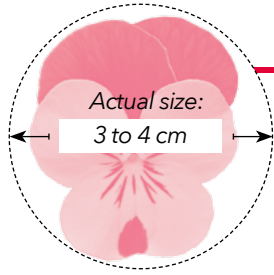

VIOLA QUICKTIME™