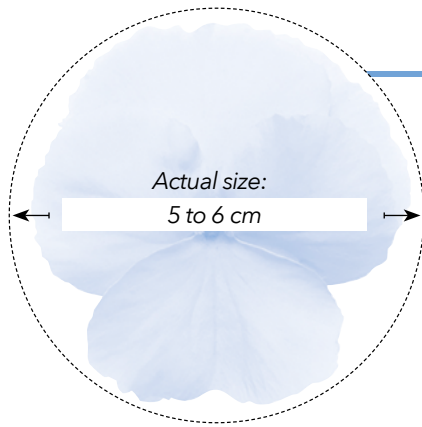

SPREADING PANSY COOL WAVE®

NEW