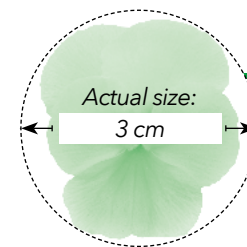

XP White

NEW

XP Morpho
*Fall/warm temperature
bloom color*

XP Morpho
*Spring/cool temperature
bloom color*

VIOLA SORBET® XP MIXTURE

SORBET® VIOLA

XP Spring Select Mixture

XP Autumn Select Mixture