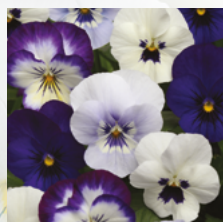

XP Ocean Breeze Mixture