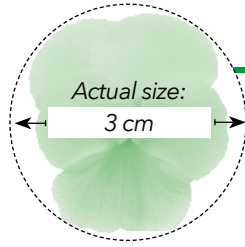

VIOLA SORBET® XP & SORBET®

NEW

NEW

NEW

NEW