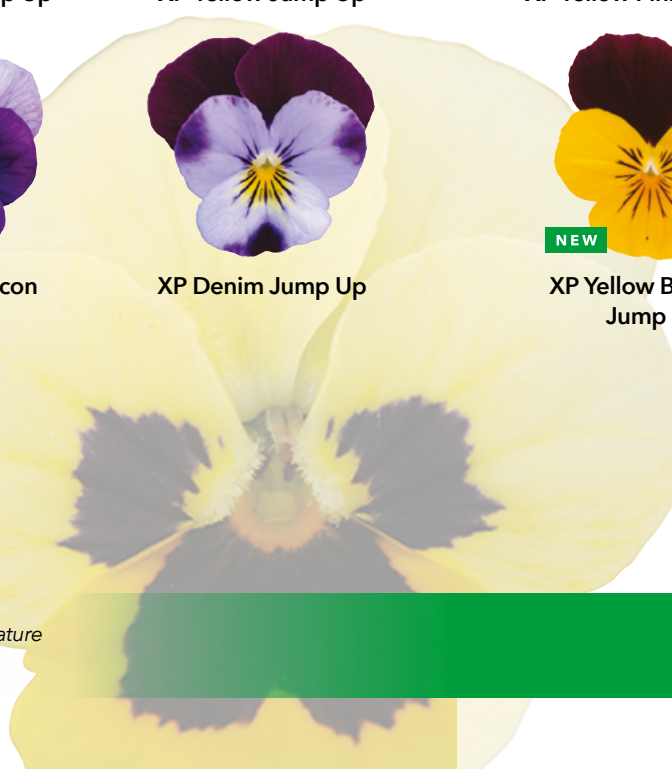

XP Delft Blue
Fleuroselect Gold Medal

XP Violet Beacon

XP Denim Jump Up

NEW

XP Yellow Burgundy
Jump Up

XP Red Blotch

XP Raspberry

XP Neptune

XP White

NEW

XP Morpho
*Fall/warm temperature
bloom color*

XP Morpho
*Spring/cool temperature
bloom color*

VIOLA SORBET® XP MIXTURE

SORBET® VIOLA

XP Spring Select Mixture

XP Autumn Select Mixture